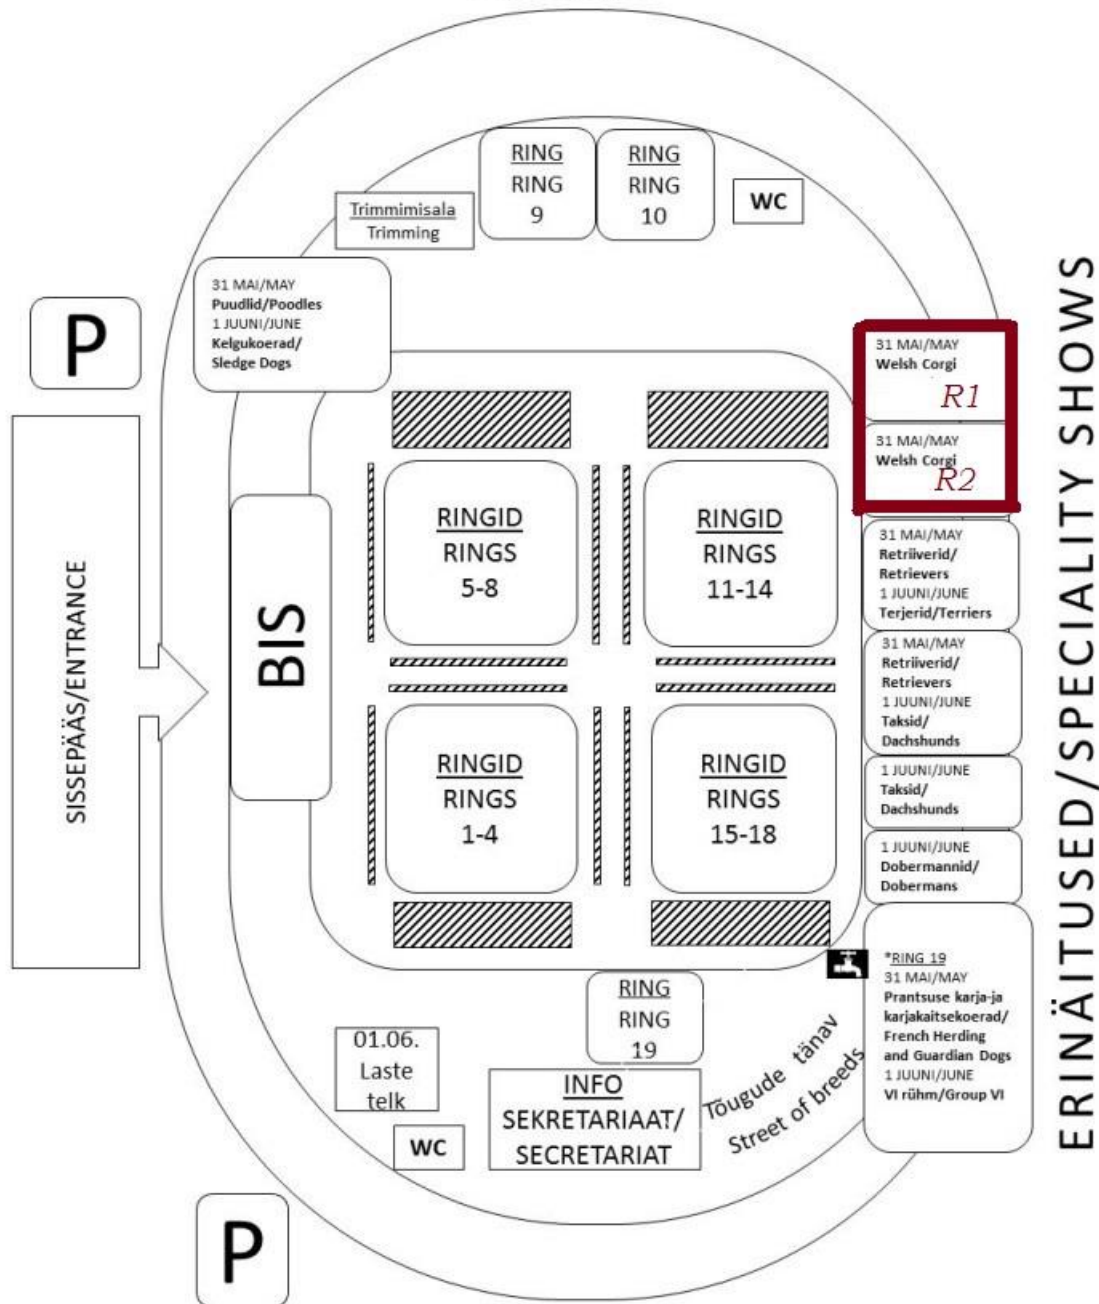

NB! Please use for access to the showground the confirmation e-mail sent after your entry. Do not forget your vaccination passport. Please be sure to be by the ring enough time before your class. All number will be given at the corgi specialty ring, there will also payments (those who used „payment at the show)

Väljaku plaan/showground
 Eesti Võitja/Estonian Winner 2014
 31.05.-01.06.

TÄHELEPANU/ATTENTION
 Telke ja puure võib paigutada ainult platsil vastavalt märgistatud kohtadele (telkimine ). Ala on platsil tähistatud maha kinnitatud lindiga
 The tents and carriers can be placed only on designated areas (camping ). The areas will be marked with tape.